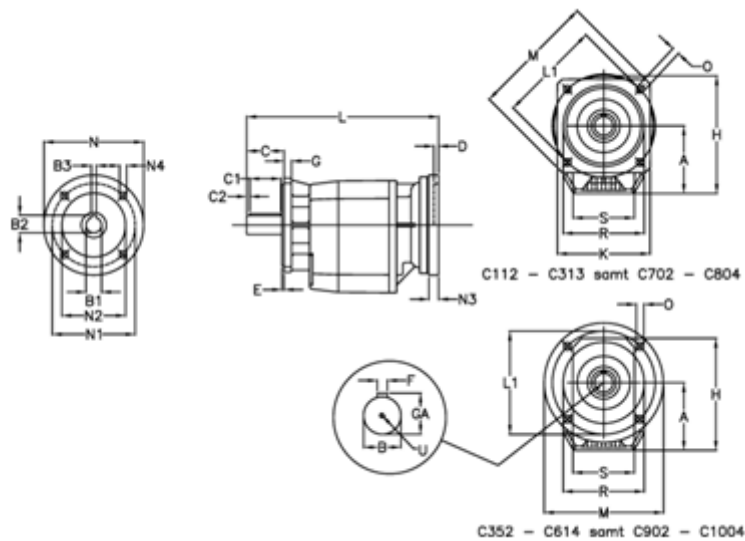

Data Sheet

Article number: 40600727222435

Description: Helical gearbox
C704F-272,2-P90B5

Measures

A = 208.0	D = 7.0	L1 = 300	R = 262
B = 60	E = 5	M = 350	S = 250
B1 = 24	F = 18	N = 200	U = M20x42
B2 = 27.3	G = 17	N1 = 165	
B3 = 8	GA = 64.0	N2 = 130	
C = 120	H = 358.0	N3 = 0	
C1 = 90	K = 300	N4 = M10x12	
C2 = 15	L = 524.0	O = 18.0	